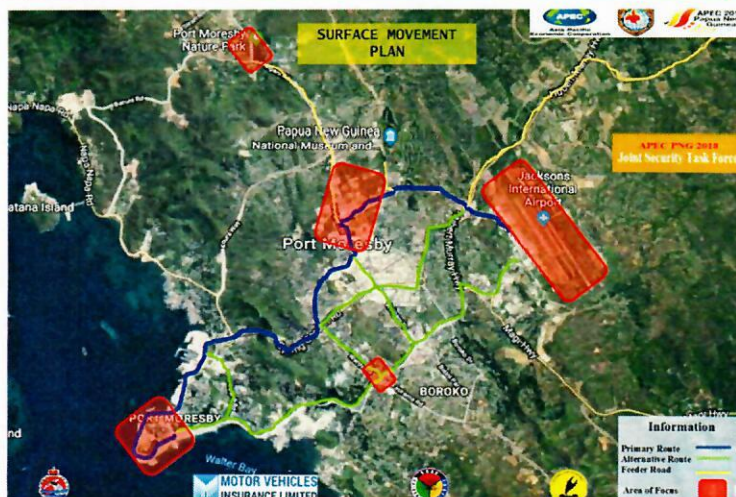

JOINT SECURITY TASK FORCE

GAZETTED PUBLIC NOTICE

LAND RESTRICTED AREAS

The Joint Security Task Force identified **Land Restricted Areas** that includes the Airport, Roads and APEC venues to ensure the safety and security of visitors and delegates during APEC leaders' week.

PRECINCT/AREA	LOCATION/ROUTE
TOWN	
APEC HAUS	Ela Beach
ELA BEACH HOTEL	Ela Beach Road
GRAND PAPUA HOTEL	Mary St and Douglas St
CROWN PLAZA	Cnr Hunter St and Douglas St
SIR HUBERT MURRAY STADIUM	
PACIFIC EXPLORER (flotels)	"T" Wharf
PACIFIC JEWELS (flotels)	Old Container Wharf
SEA PRINCESS (flotels)	Motukea
WAIGANI	
SIR JOHN GUISE INDOOR COMPLEX	Sir John Guise Drive
THE STANELY HOTEL	Sir John Guise Drive
LAGUNA HOTEL	Waigani Drive
SANCTUARY HOTEL	Pitpit Street, North Waigani
DREAM INN	Waigani Drive
HOLIDAY INN	Waigani Crescent, Wards Road
HILTON HOTEL	Wards Road
MORATA HOUSE	Sir John Guise Drive
MIRIGINI HAUS	Independence Drive
INTERNATIONAL CONVENTION CENTRE	Somare Drive
BOROKO	
CARITAS TECHNICAL SEC SCHOOL	EAST BOROKO
TAURAMA AQUATIC CENTRE	Taurama Road
RITA FLYNN NETBALL COURTS	
APEC ROUTES	
TOKARARA JUNE VALLEY	
INDEPENDENCE DRIVE	
SOMARE DRIVE	
LAWES ROAD	

The above-mentioned roads may be locked down thirty minutes before the motorcade convoy and opened straight after the motorcade for public use.

Any Unauthorised Personal, vehicle, vessel or drones within the vicinity of the restricted area maybe subjected to the following safety and security actions;

- Stop
- Search
- Detain
- Arrest

PICTORIAL OF THE RESTRICTED AREAS & ROUTES

Primary routes indicated in blue and; Alternative routes and or secondary routes indicated in green.

AIRPORT RESTRICTED AREAS

The JSTF aim to limit the impact these **Temporary Restrictions** will have on the general public. I urge all general public to adhere to these restrictions.